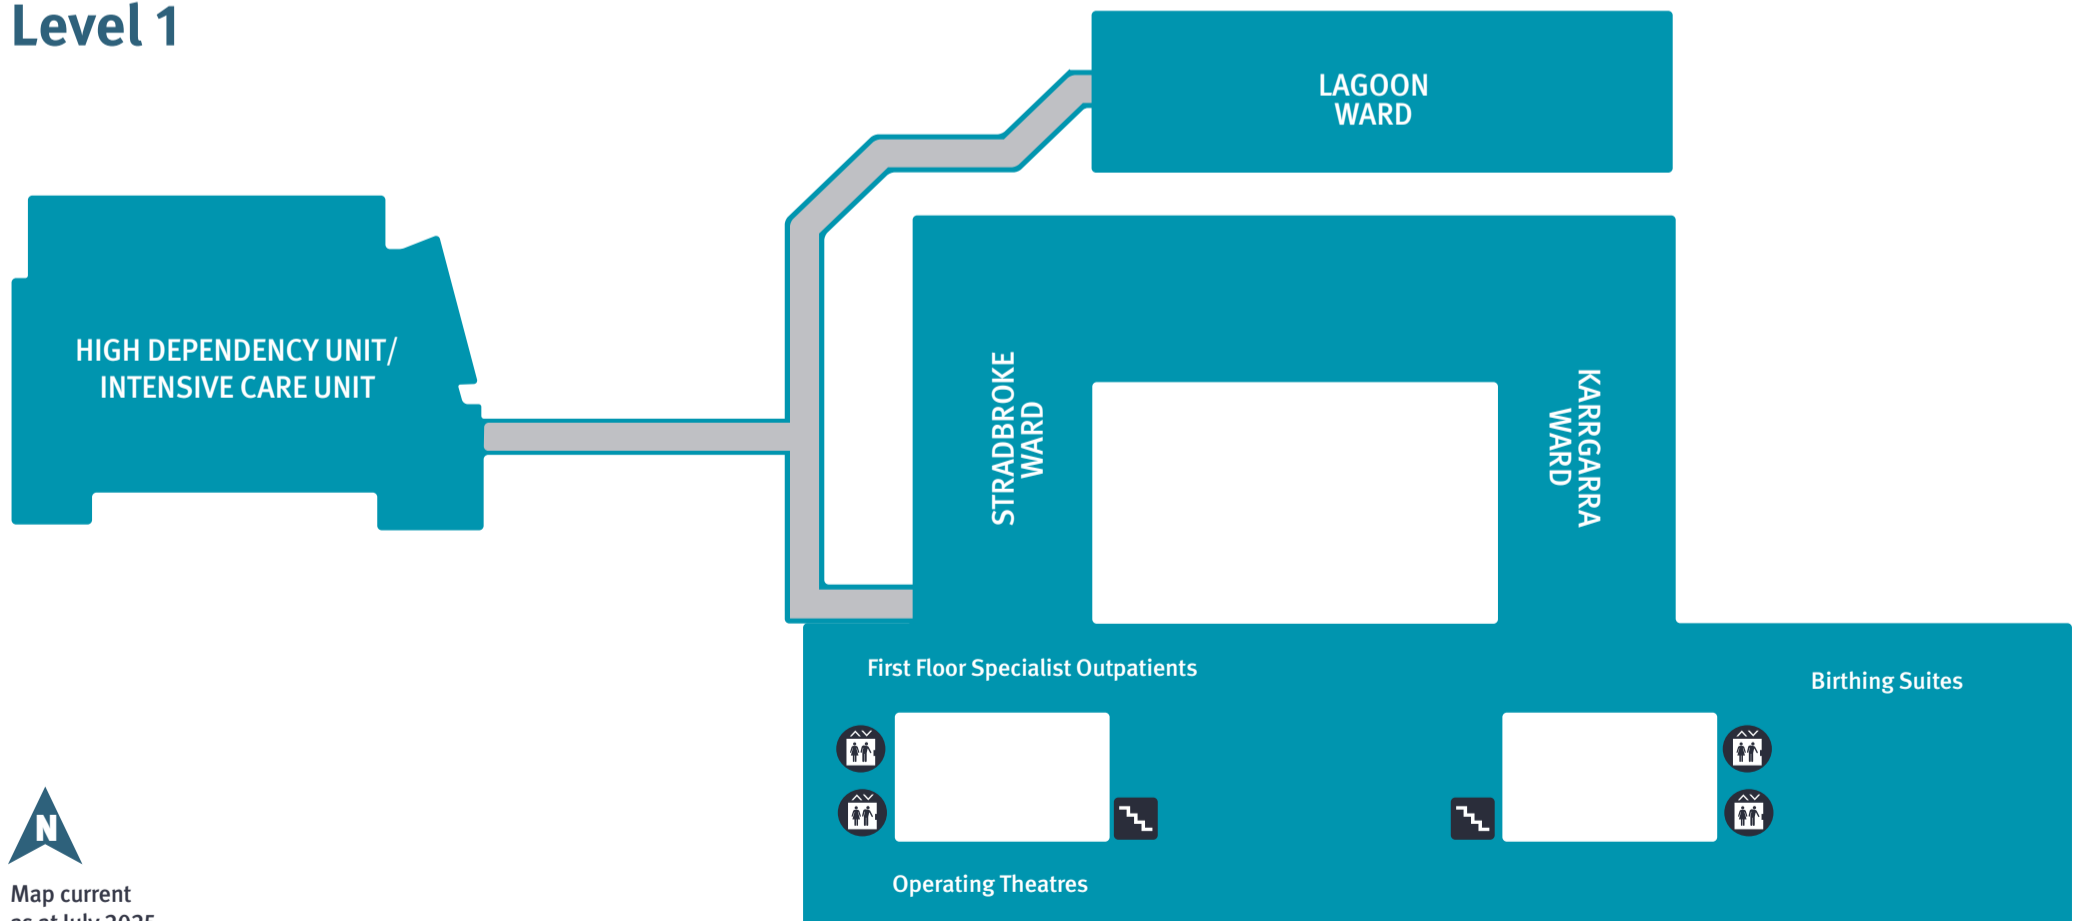

Ground Floor

Level 1

Map current as at July 2025

- Pick up/drop off zone
- Lifts
- Coffee Cart
- Information Desk
- Car parking
- Stairs
- Cafe
- Chapel
- Toilets
- Koala Kiosk
- Taxi call station