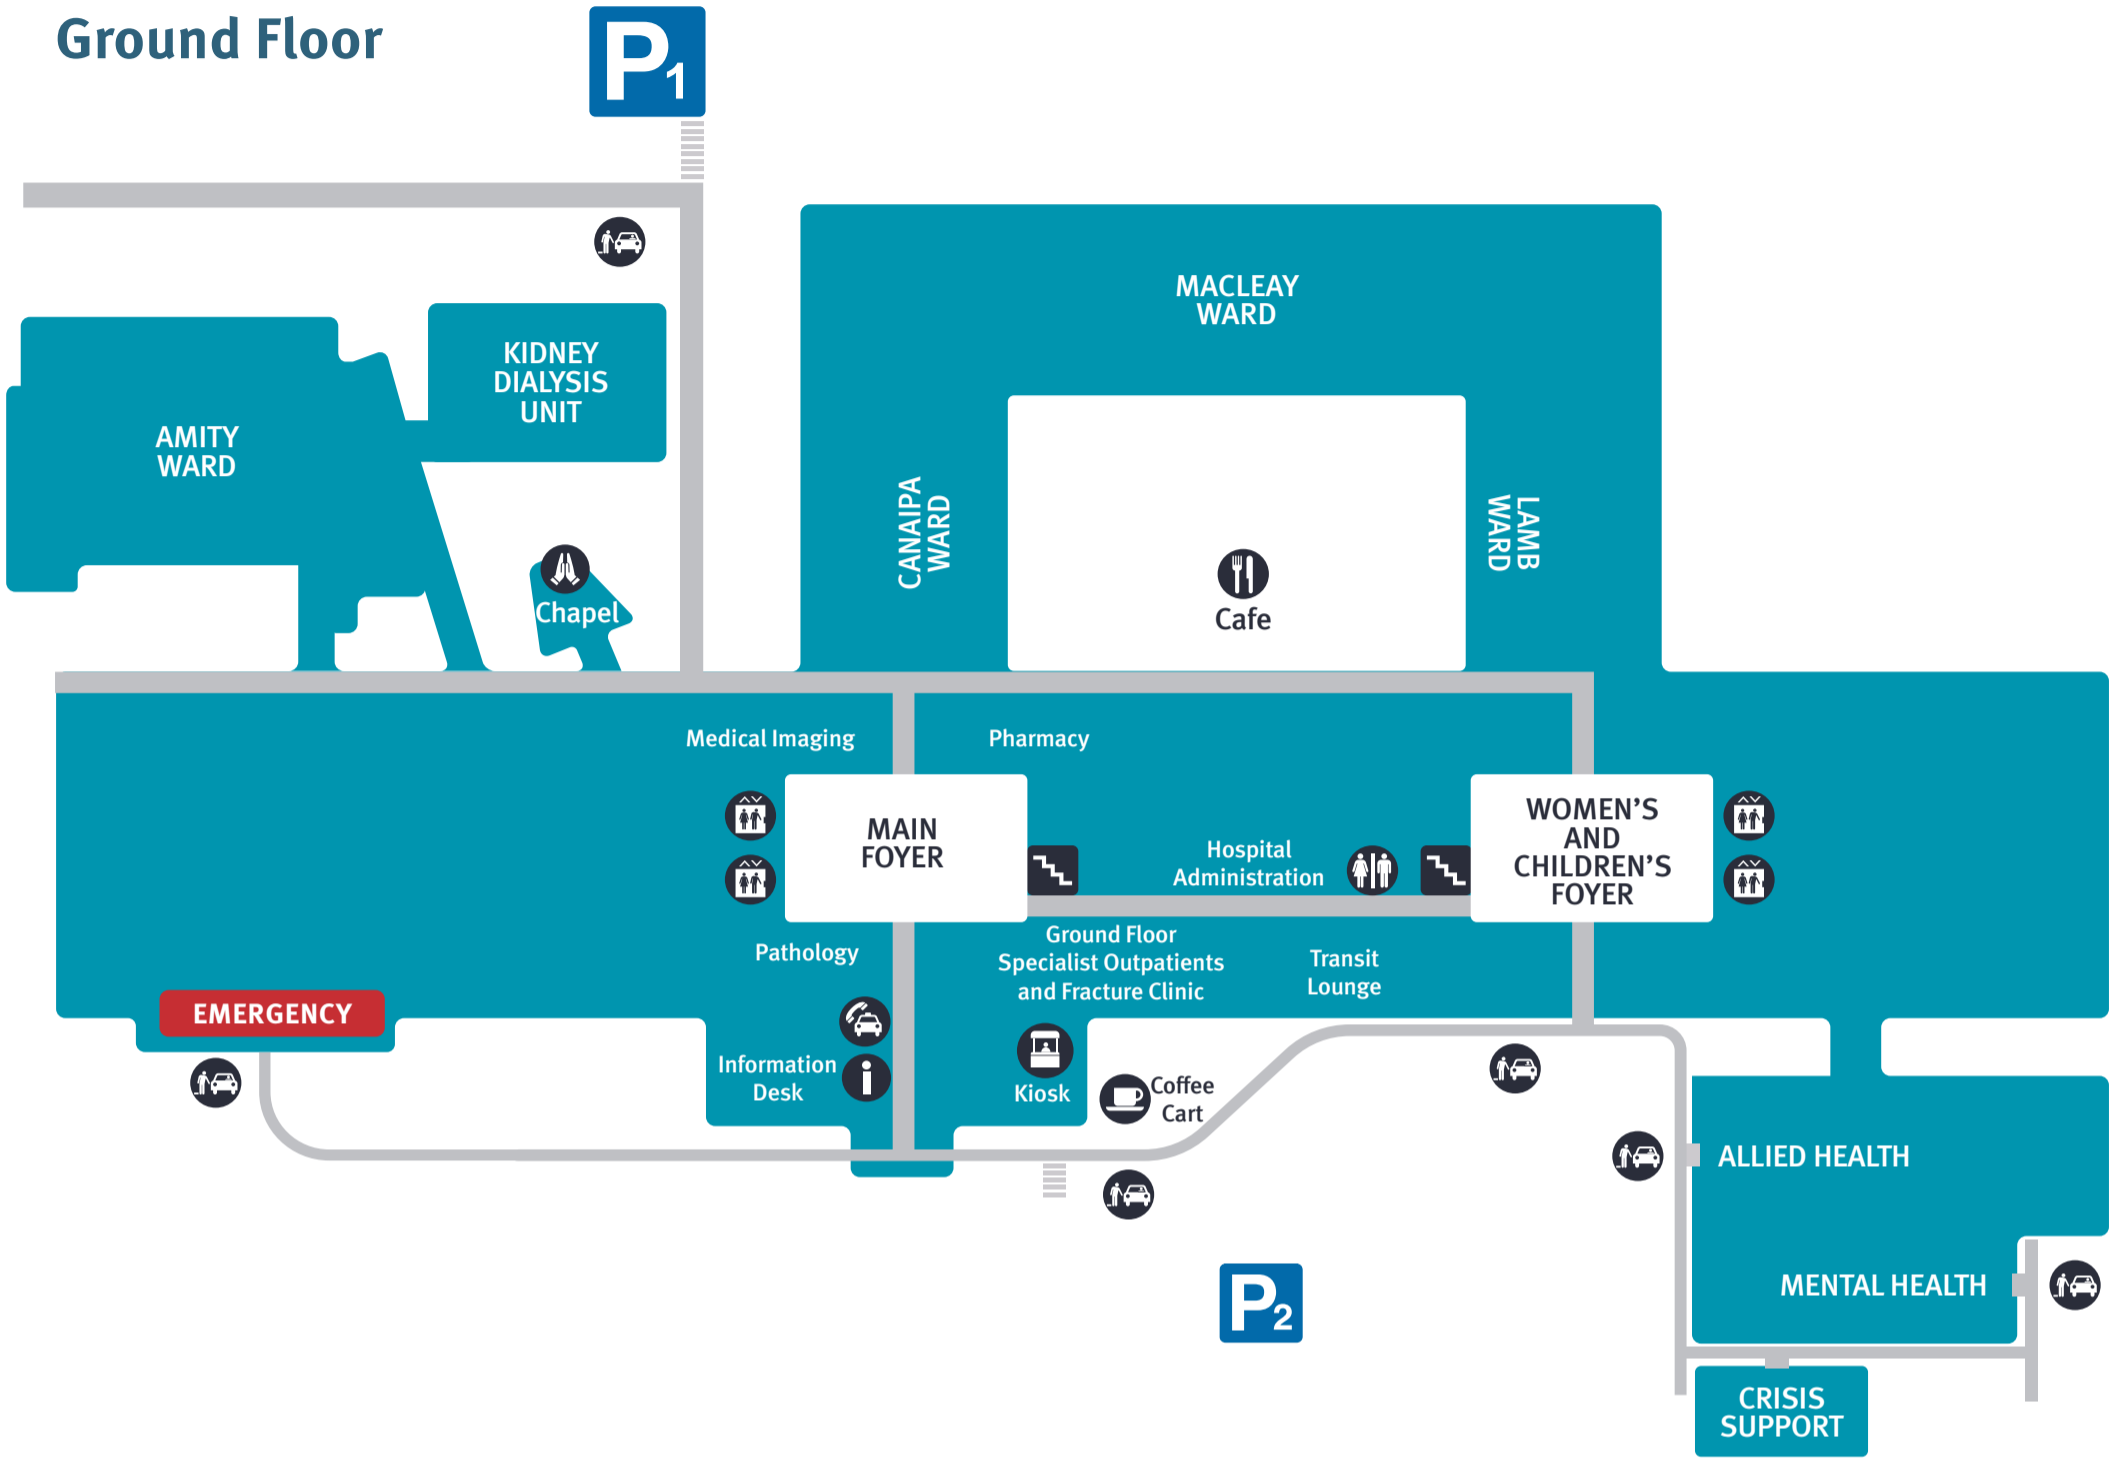

Ground Floor

Level 1

Map current as at July 2025

- Pick up/drop off zone
- Lifts
- Coffee Cart
- Information Desk
- Car parking
- Stairs
- Cafe
- Chapel
- Toilets
- Koala Kiosk
- Taxi call station